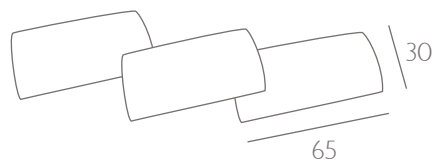

CR
Set of 3 cushions